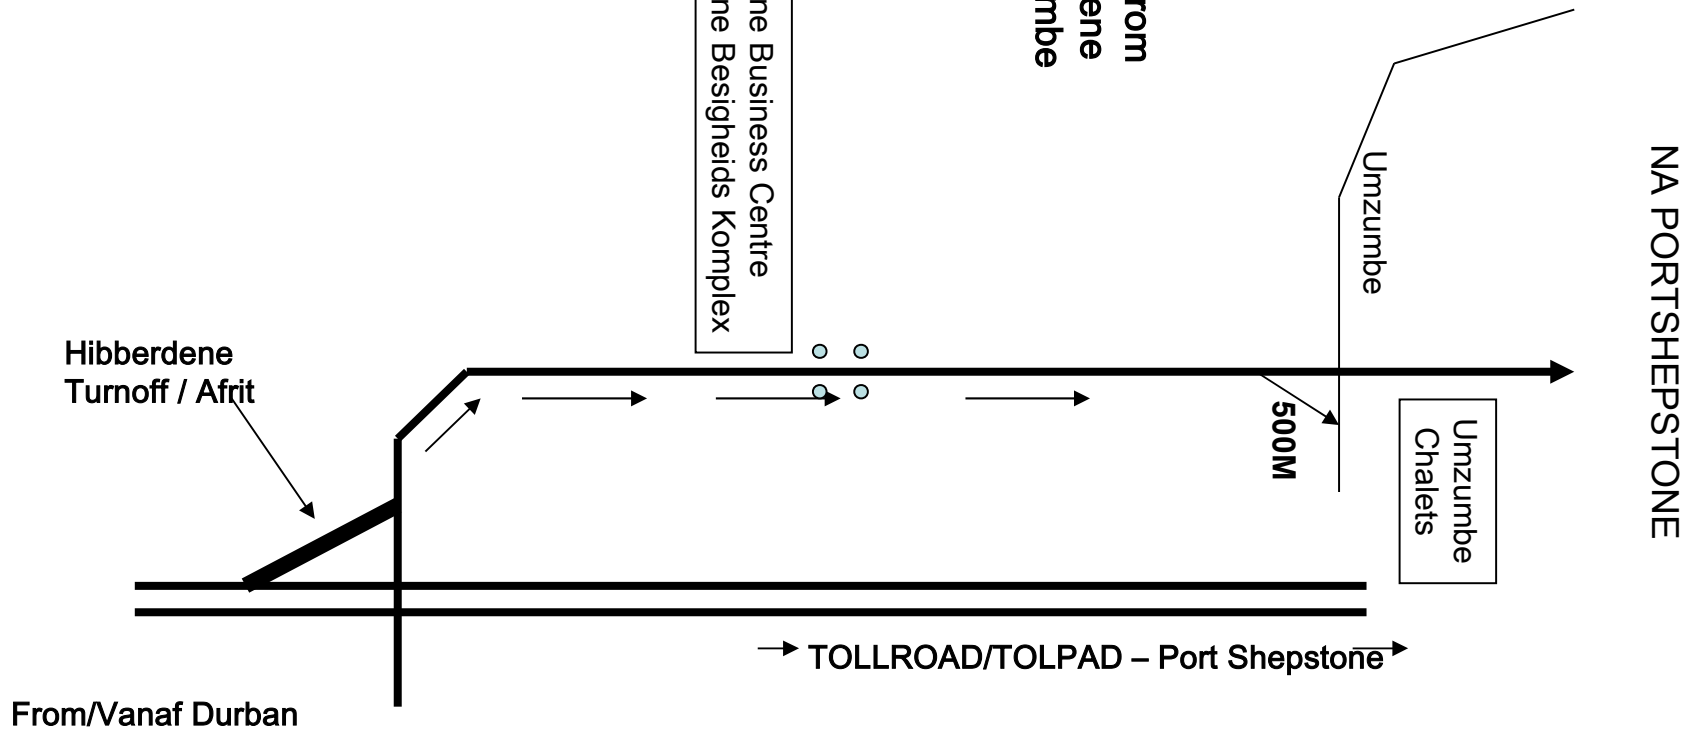

Umzumbe Chalets
Station Road / Stasiestraat
Umzumbe

Tel: (039) 684-6291

Travel through Hibberdene, go through the Robot, you will go over 1 bridge, past Woodgrange, carry on with this road, you will go over a 2nd bridge, look out for a Green Tourism Board on your left stating, Fairview Mission, Umzumbe, turn right. At the stop turn right again.